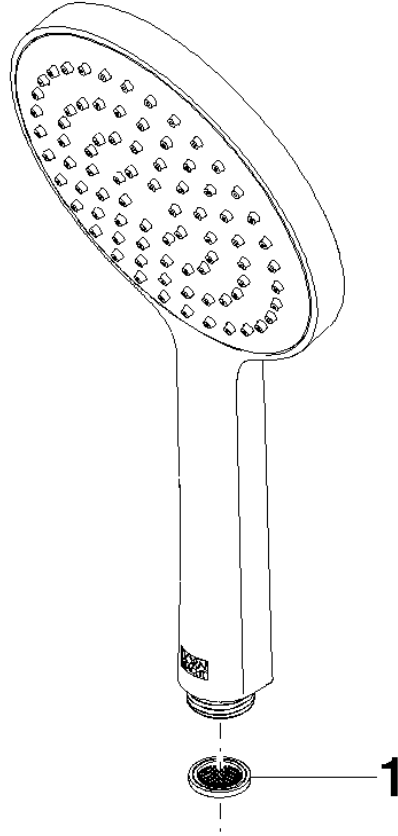

28 017 979

- COMPACT RAIN, max. flow rate 15 l/min (at 3 bar)
- with anti-scale system
- spray head Ø 130 mm
- 1/2" connection

Intrinsic protection against back flow.

Fits: IMO, LULU, MADISON, MEM, TARA, CL.1, LISSÉ, VAIA, META, CYO

	Chrome	28 017 979-00
	Chrome	28 017 979-00 0010
	Brushed Platinum	28 017 979-06
	Brushed Platinum	28 017 979-06 0010
	Platinum	28 017 979-08
	Platinum	28 017 979-08 0010
	Dark Chrome	28 017 979-19
	Dark Chrome	28 017 979-19 0010
	Light Gold	28 017 979-26 0010
	Light Gold	28 017 979-26
	Brushed Light Gold	28 017 979-27 0010
	Brushed Light Gold	28 017 979-27
	Brushed Durabrass (23kt Gold)	28 017 979-28
	Brushed Durabrass (23kt Gold)	28 017 979-28 0010
	Matte Black	28 017 979-33
	Matte Black	28 017 979-33 0010
	Brushed Bronze	28 017 979-42
	Brushed Bronze	28 017 979-42 0010
	Brushed Champagne (22kt Gold)	28 017 979-46
	Brushed Champagne (22kt Gold)	28 017 979-46 0010
	Champagne (22kt Gold)	28 017 979-47
	Champagne (22kt Gold)	28 017 979-47 0010
	Brushed Chrome	28 017 979-93
	Brushed Chrome	28 017 979-93 0010
	Brushed Dark Platinum	28 017 979-99 0010
	Brushed Dark Platinum	28 017 979-99

Hand shower - Chrome

IMO

28 017 979

28 017 979

mm [inches]

Flow rate chart

Certificates

DVGW_DW-
6517DN0129.

LGA_29983.

WRAS_2009011.

28 017 979

Spare parts list

No.	Item Number	Name	Quantity used	Delivery time
1	09 23 01 039 90	sieve	1	2