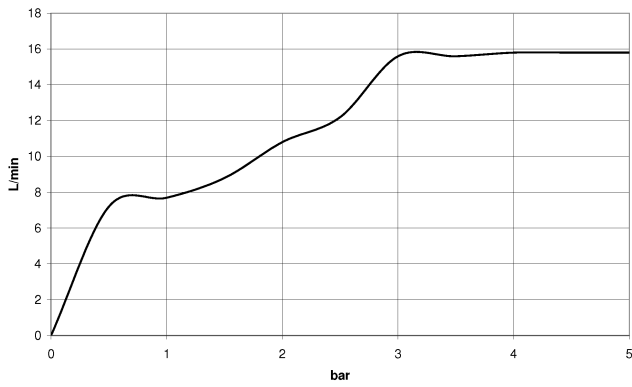

Hand shower - Chrome

IMO

28 017 979

28 017 979

mm [inches]

Flow rate chart

Certificates

DVGW_DW-
6517DN0129.