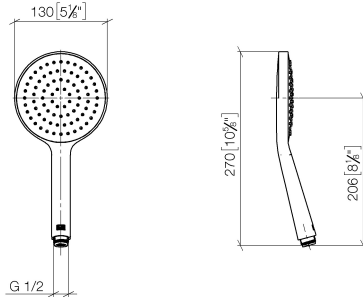

28 017 979

- COMPACT RAIN, max. flow rate 15 l/min (at 3 bar)
- with anti-scale system
- spray head Ø 130 mm
- 1/2" connection

Intrinsic protection against back flow.

Fits: IMO, LULU, MADISON, MEM, TARA, CL.1, LISSÉ, VAIA, META, CYO

	Chrome	28 017 979-00
	Chrome	28 017 979-00 0010
	Brushed Platinum	28 017 979-06
	Brushed Platinum	28 017 979-06 0010
	Platinum	28 017 979-08
	Platinum	28 017 979-08 0010
	Dark Chrome	28 017 979-19
	Dark Chrome	28 017 979-19 0010
	Light Gold	28 017 979-26 0010
	Light Gold	28 017 979-26
	Brushed Light Gold	28 017 979-27 0010
	Brushed Light Gold	28 017 979-27
	Brushed Durabrass (23kt Gold)	28 017 979-28
	Brushed Durabrass (23kt Gold)	28 017 979-28 0010
	Matte Black	28 017 979-33
	Matte Black	28 017 979-33 0010
	Brushed Bronze	28 017 979-42
	Brushed Bronze	28 017 979-42 0010
	Brushed Champagne (22kt Gold)	28 017 979-46
	Brushed Champagne (22kt Gold)	28 017 979-46 0010
	Champagne (22kt Gold)	28 017 979-47
	Champagne (22kt Gold)	28 017 979-47 0010
	Brushed Chrome	28 017 979-93
	Brushed Chrome	28 017 979-93 0010
	Brushed Dark Platinum	28 017 979-99 0010
	Brushed Dark Platinum	28 017 979-99

Hand shower - Chrome

IMO

28 017 979

28 017 979

mm [inches]

Flow rate chart

Certificates

DVGW_DW-
6517DN0129.